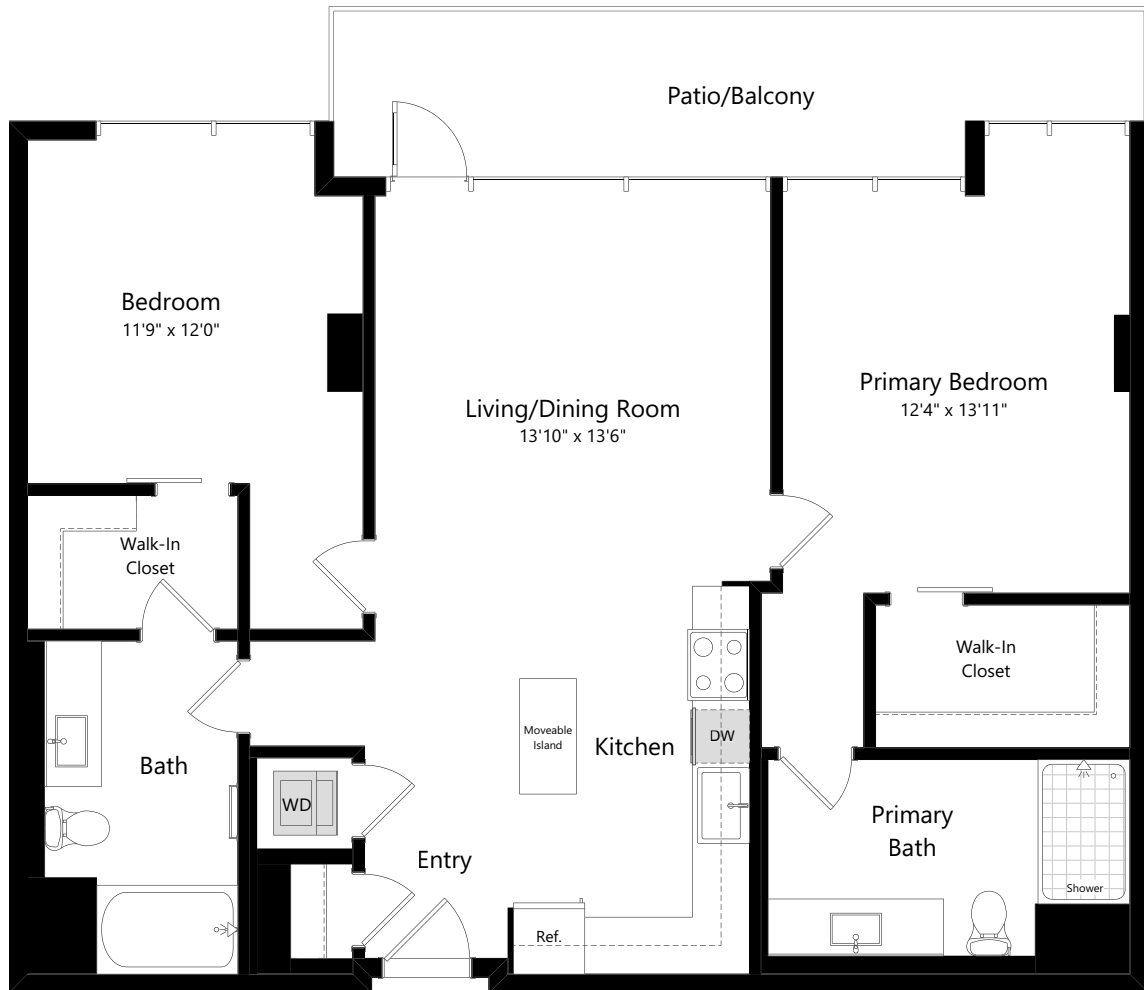

C8

2 BED | 2 BATH

1138

SQ. FT.

525
OLIVE
BALBOA PARK

525 Olive St | San Diego, CA 92103

525olive.com

Floor plans are artist's rendering. All dimensions are approximate. Actual product and specifications may vary in dimension or detail. Not all features are available in every apartment. Prices and availability are subject to change. Please see a representative for details.