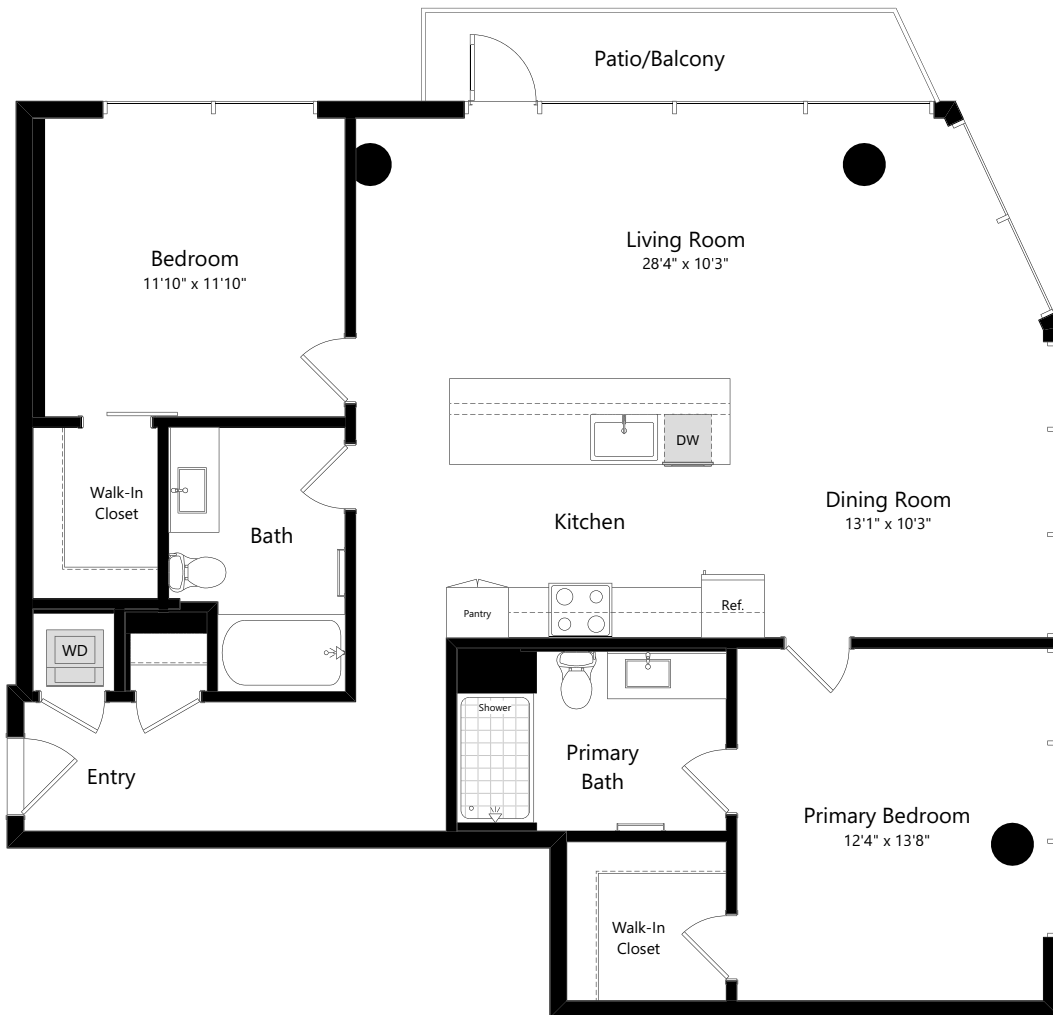

C6

2 BED | 2 BATH

1317

SQ. FT.

525
OLIVE
BALBOA PARK

525 Olive St | San Diego, CA 92103

525olive.com

Floor plans are artist's rendering. All dimensions are approximate. Actual product and specifications may vary in dimension or detail. Not all features are available in every apartment. Prices and availability are subject to change. Please see a representative for details.