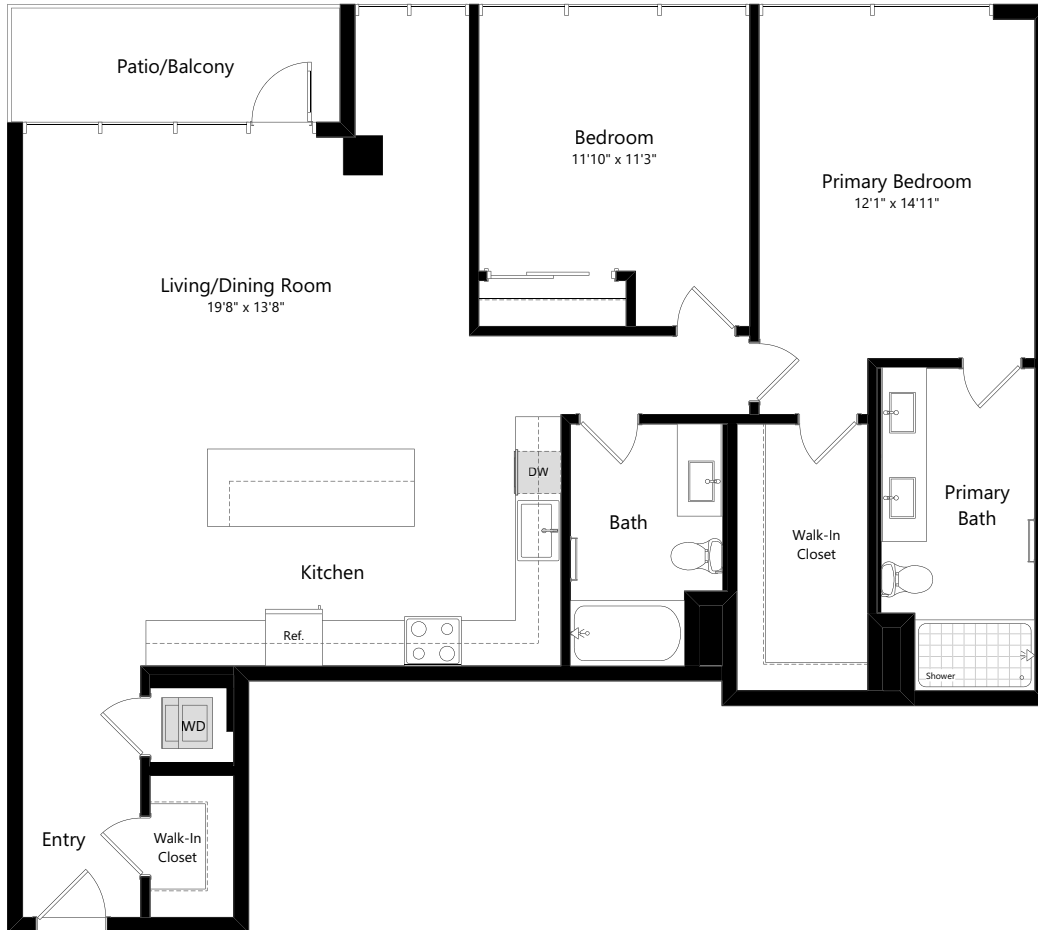

C5

2 BED | 2 BATH

1428

SQ. FT.

525
OLIVE
BALBOA PARK

525 Olive St | San Diego, CA 92103

525olive.com

Floor plans are artist's rendering. All dimensions are approximate. Actual product and specifications may vary in dimension or detail. Not all features are available in every apartment. Prices and availability are subject to change. Please see a representative for details.