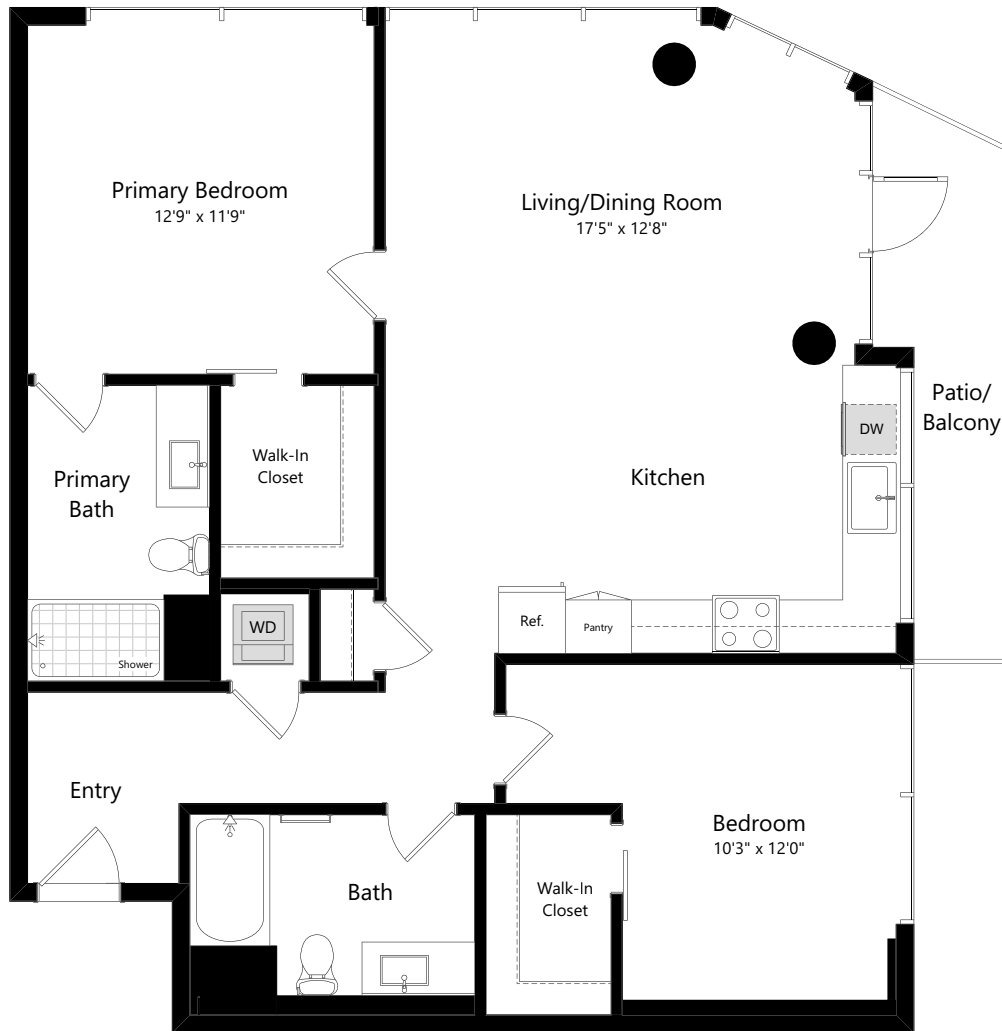

C4-1

2 BED | 2 BATH

1237

SQ. FT.

525
OLIVE
BALBOA PARK

525 Olive St | San Diego, CA 92103

525olive.com

Floor plans are artist's rendering. All dimensions are approximate. Actual product and specifications may vary in dimension or detail. Not all features are available in every apartment. Prices and availability are subject to change. Please see a representative for details.