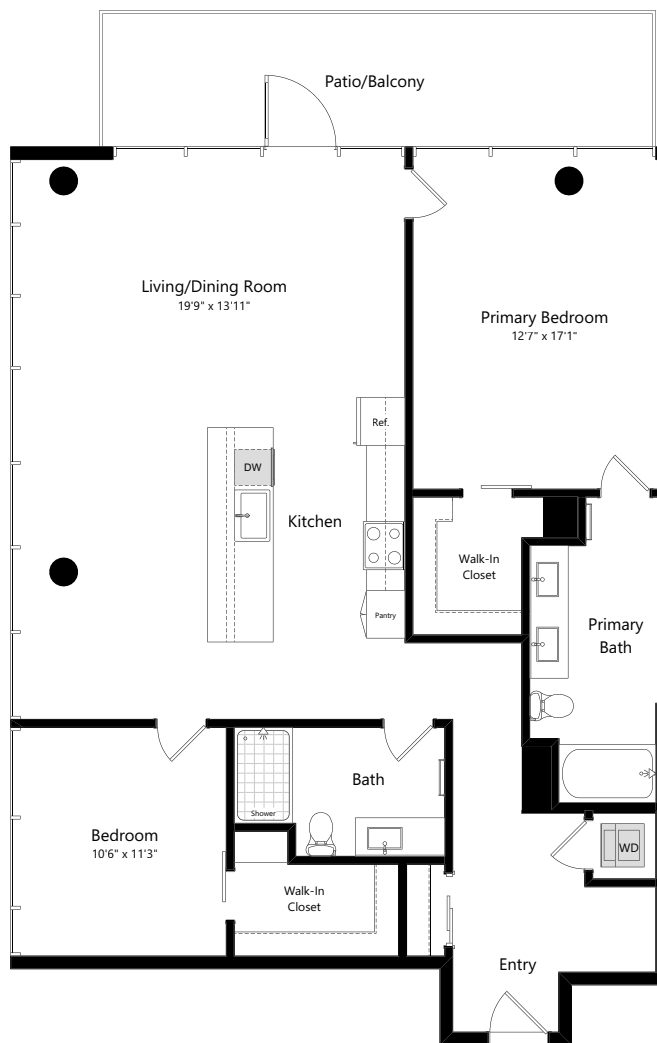

# C3

2 BED | 2 BATH

# 1495

SQ. FT.

**525**  
**OLIVE**  
BALBOA PARK

525 Olive St | San Diego, CA 92103

525olive.com

*Floor plans are artist's rendering. All dimensions are approximate. Actual product and specifications may vary in dimension or detail. Not all features are available in every apartment. Prices and availability are subject to change. Please see a representative for details.*