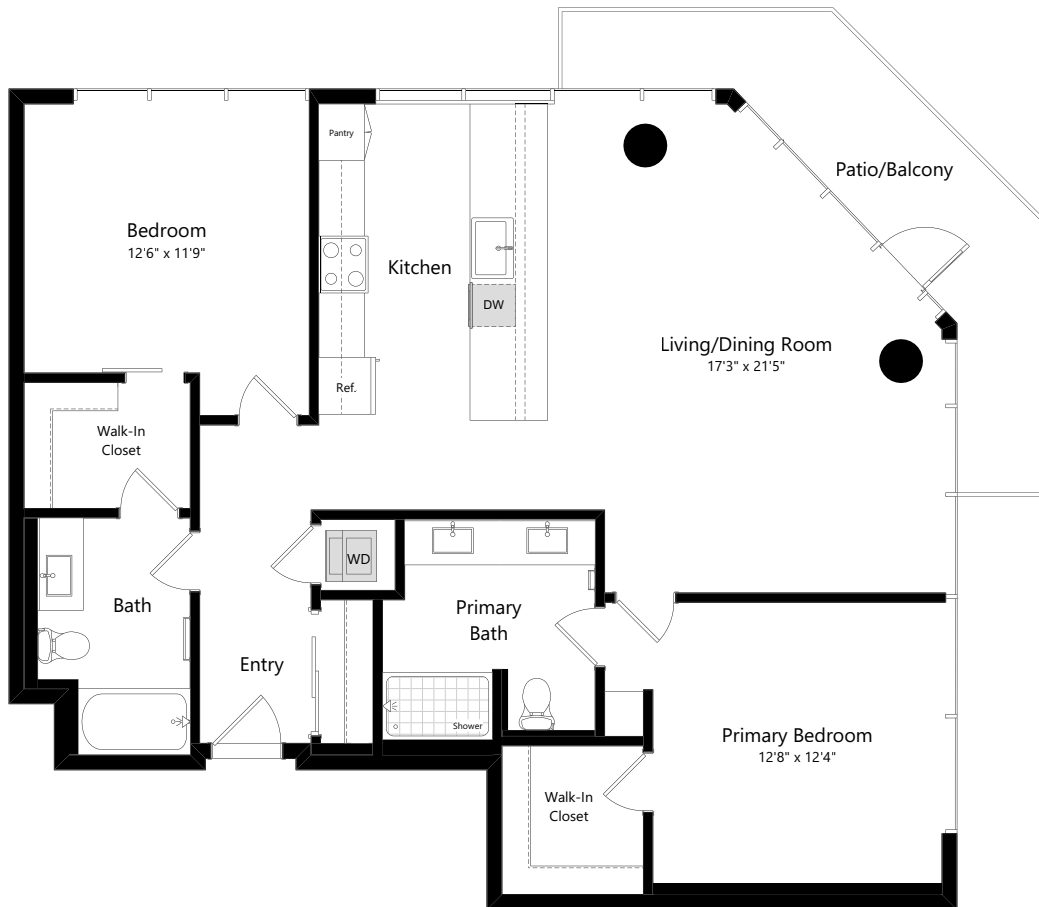

# C2

2 BED | 2 BATH

# 1359

SQ. FT.

**525**  
**OLIVE**  
BALBOA PARK

525 Olive St | San Diego, CA 92103

525olive.com

*Floor plans are artist's rendering. All dimensions are approximate. Actual product and specifications may vary in dimension or detail. Not all features are available in every apartment. Prices and availability are subject to change. Please see a representative for details.*