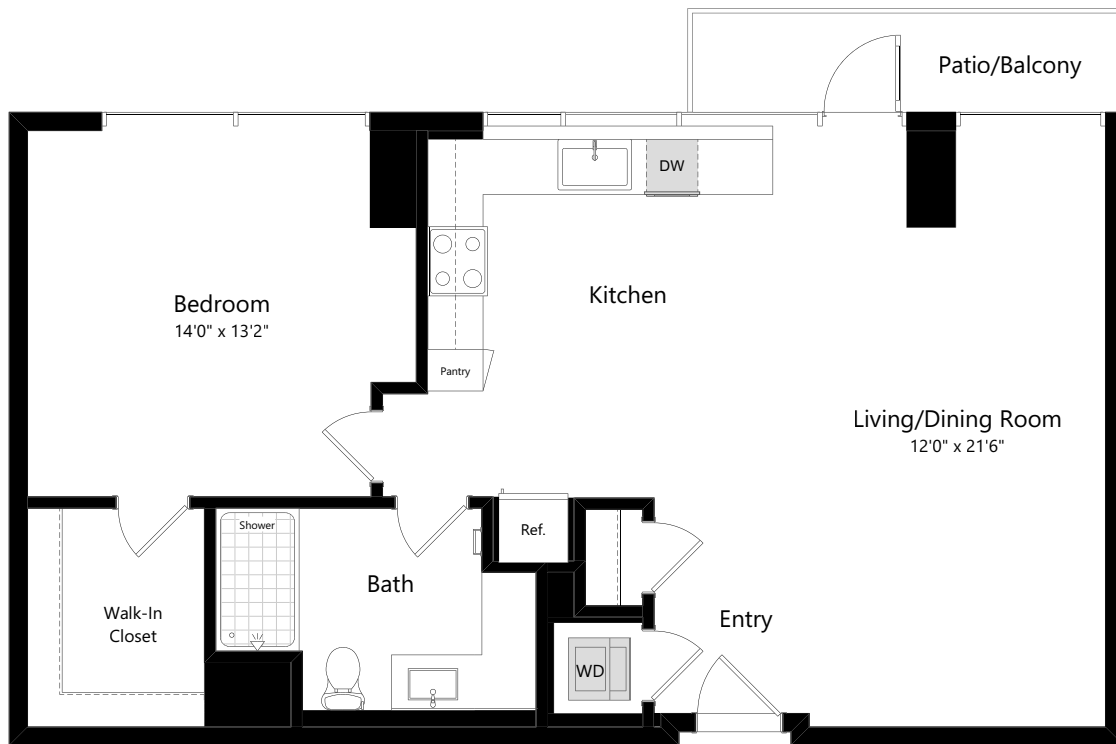

B5

1 BED | 1 BATH

905

SQ. FT.

525
OLIVE
BALBOA PARK

525 Olive St | San Diego, CA 92103

525olive.com

Floor plans are artist's rendering. All dimensions are approximate. Actual product and specifications may vary in dimension or detail. Not all features are available in every apartment. Prices and availability are subject to change. Please see a representative for details.