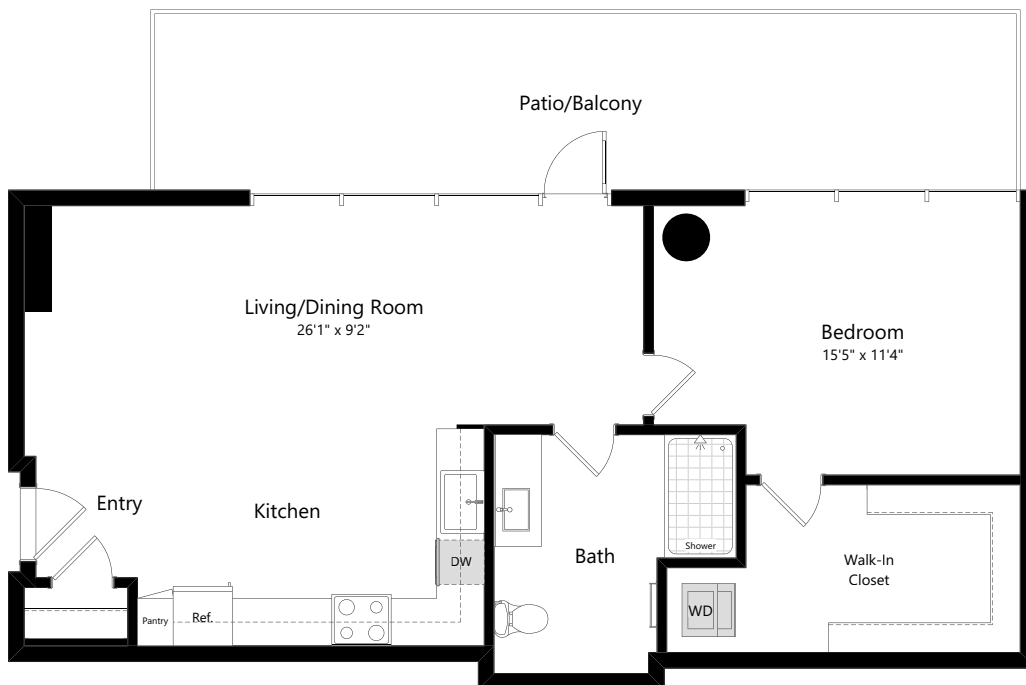

B4-1

1 BED | 1 BATH

851

SQ. FT.

525
OLIVE
BALBOA PARK

525 Olive St | San Diego, CA 92103

525olive.com

Floor plans are artist's rendering. All dimensions are approximate. Actual product and specifications may vary in dimension or detail. Not all features are available in every apartment. Prices and availability are subject to change. Please see a representative for details.