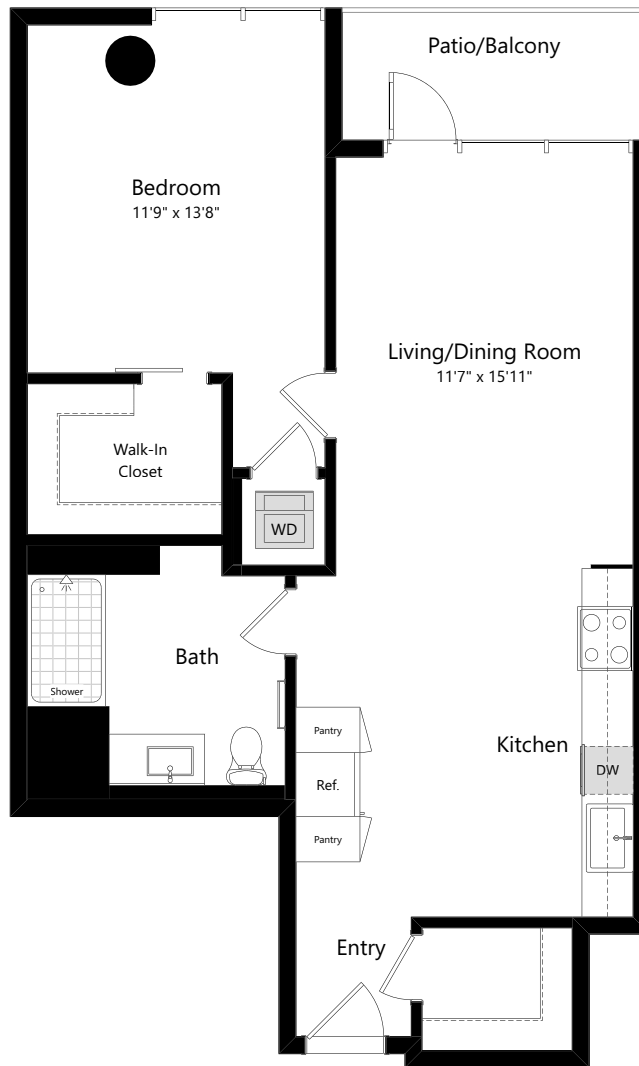

B3

1 BED | 1 BATH

831

SQ. FT.

525
OLIVE
BALBOA PARK

525 Olive St | San Diego, CA 92103

525olive.com

Floor plans are artist's rendering. All dimensions are approximate. Actual product and specifications may vary in dimension or detail. Not all features are available in every apartment. Prices and availability are subject to change. Please see a representative for details.