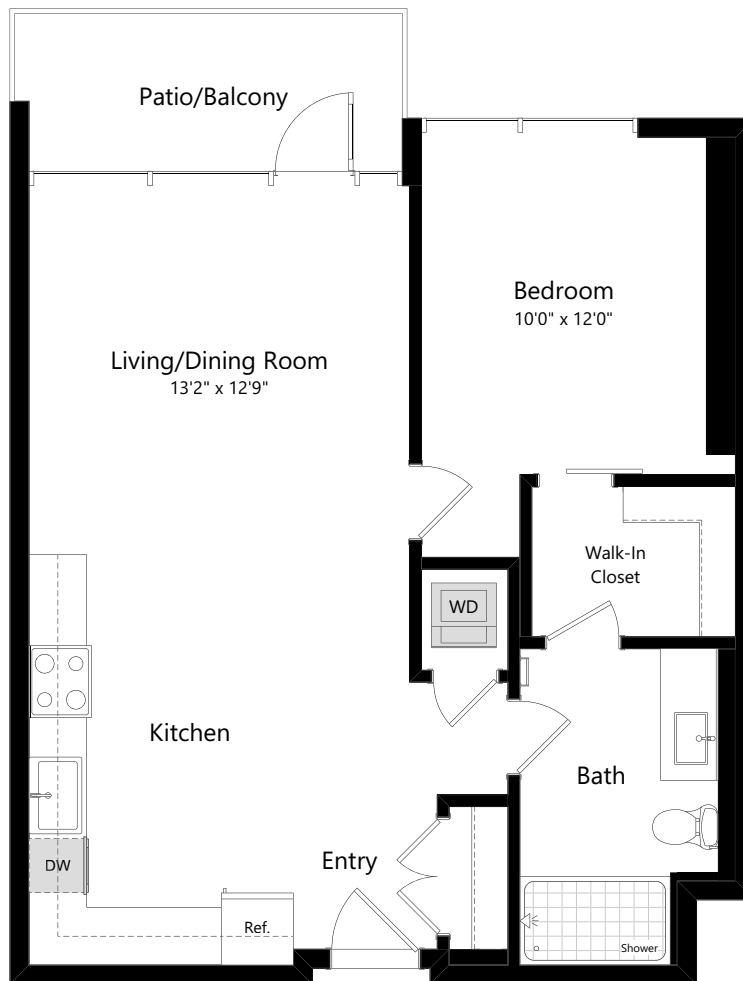

B1-1

1 BED | 1 BATH

736

SQ. FT.

525
OLIVE
BALBOA PARK

525 Olive St | San Diego, CA 92103

525olive.com

Floor plans are artist's rendering. All dimensions are approximate. Actual product and specifications may vary in dimension or detail. Not all features are available in every apartment. Prices and availability are subject to change. Please see a representative for details.