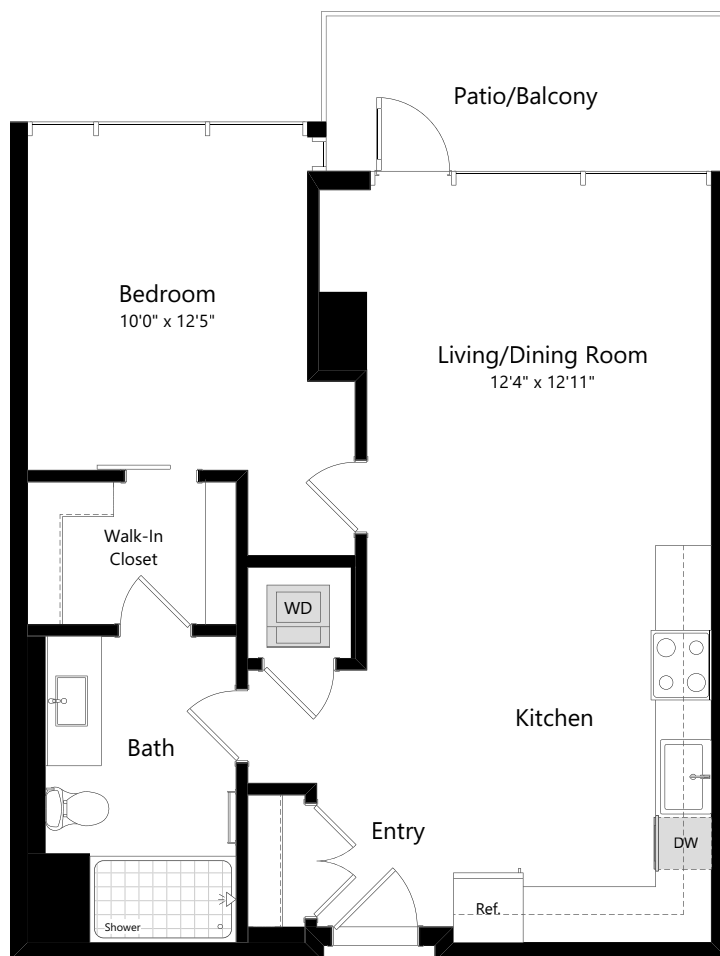

B1

1 BED | 1 BATH

739

SQ. FT.

525
OLIVE
BALBOA PARK

525 Olive St | San Diego, CA 92103

525olive.com

Floor plans are artist's rendering. All dimensions are approximate. Actual product and specifications may vary in dimension or detail. Not all features are available in every apartment. Prices and availability are subject to change. Please see a representative for details.