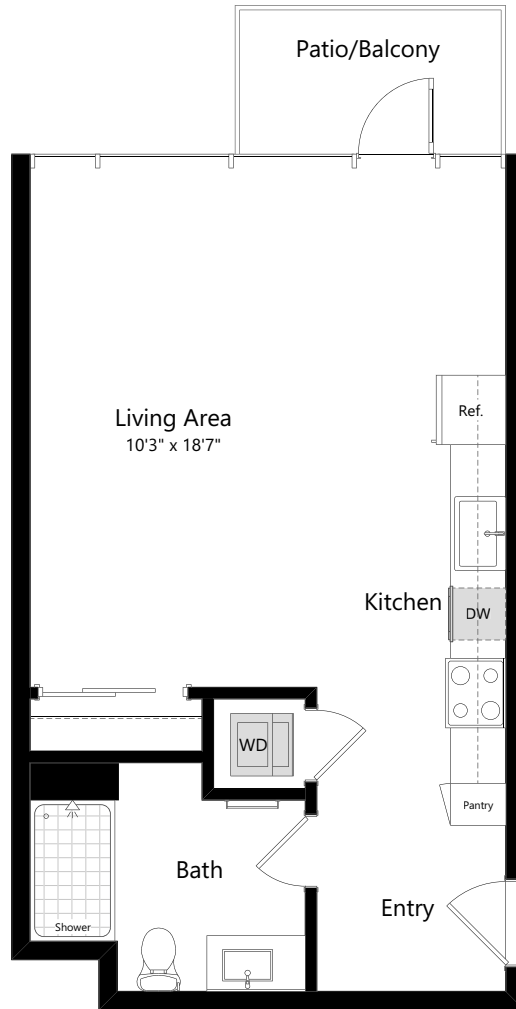

# A2

STUDIO | 1 BATH

# 566

SQ. FT.

**525  
OLIVE**  
BALBOA PARK

525 Olive St | San Diego, CA 92103

[525olive.com](http://525olive.com)

*Floor plans are artist's rendering. All dimensions are approximate. Actual product and specifications may vary in dimension or detail. Not all features are available in every apartment. Prices and availability are subject to change. Please see a representative for details.*