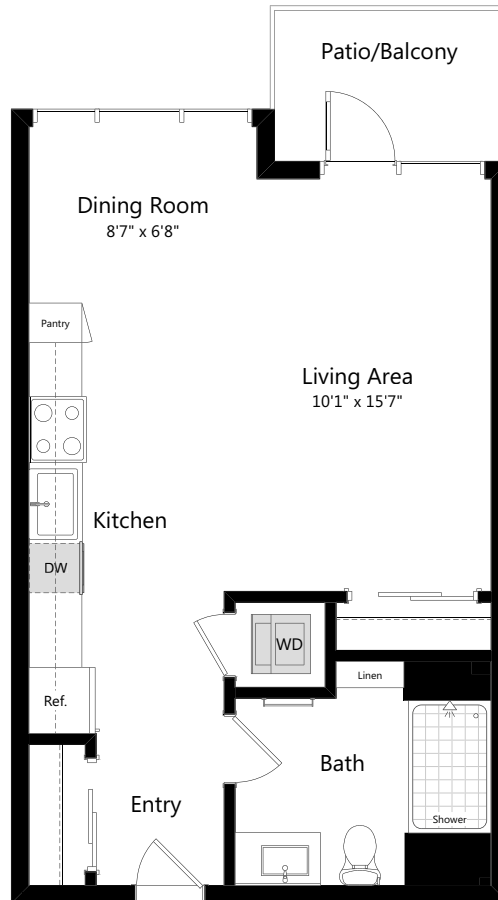

A1

STUDIO | 1 BATH

533

SQ. FT.

525
OLIVE
BALBOA PARK

525 Olive St | San Diego, CA 92103

525olive.com

Floor plans are artist's rendering. All dimensions are approximate. Actual product and specifications may vary in dimension or detail. Not all features are available in every apartment. Prices and availability are subject to change. Please see a representative for details.